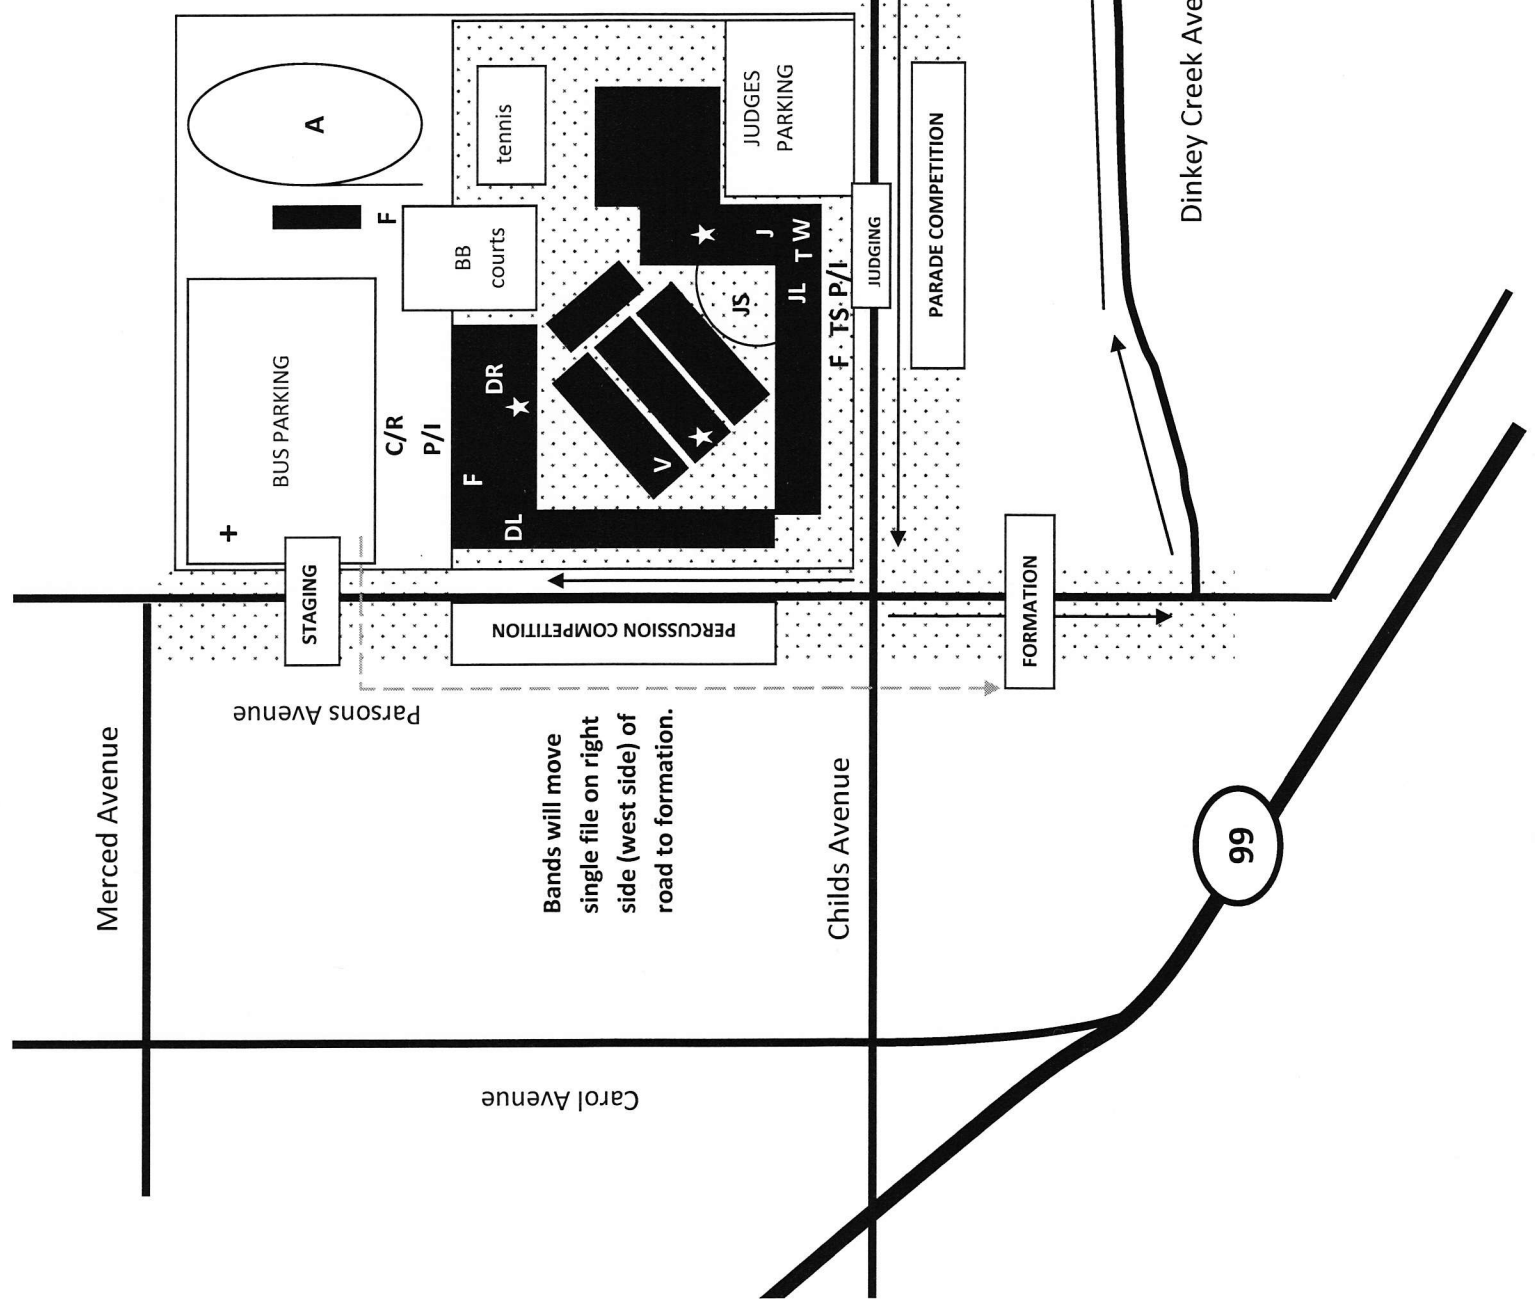

**LEGEND:**

- Bathrooms = ★
- Check-in & Registration = C/R
- Director's Lounge = DL
- Dressing Rooms = DR (Gym)
- First Aid = +
- Food Concessions = F
- Jazz Competition = J (Theater)
- Jazz Staging = JS
- Jazz Warm-Up Room = W (Band Rm)
- Judges Lounge = JL (Art Rm 1)
- Programs & Information = P/I
- Tabulation Room = T (Choir Rm)
- T-Shirt Sales = TS
- Volunteers' Room = V
- Awards = A (Stadium)
- = single file walk to formation
- ▶ = SILENT ZONE

Bands will move single file on right side (west side) of road to formation.

99